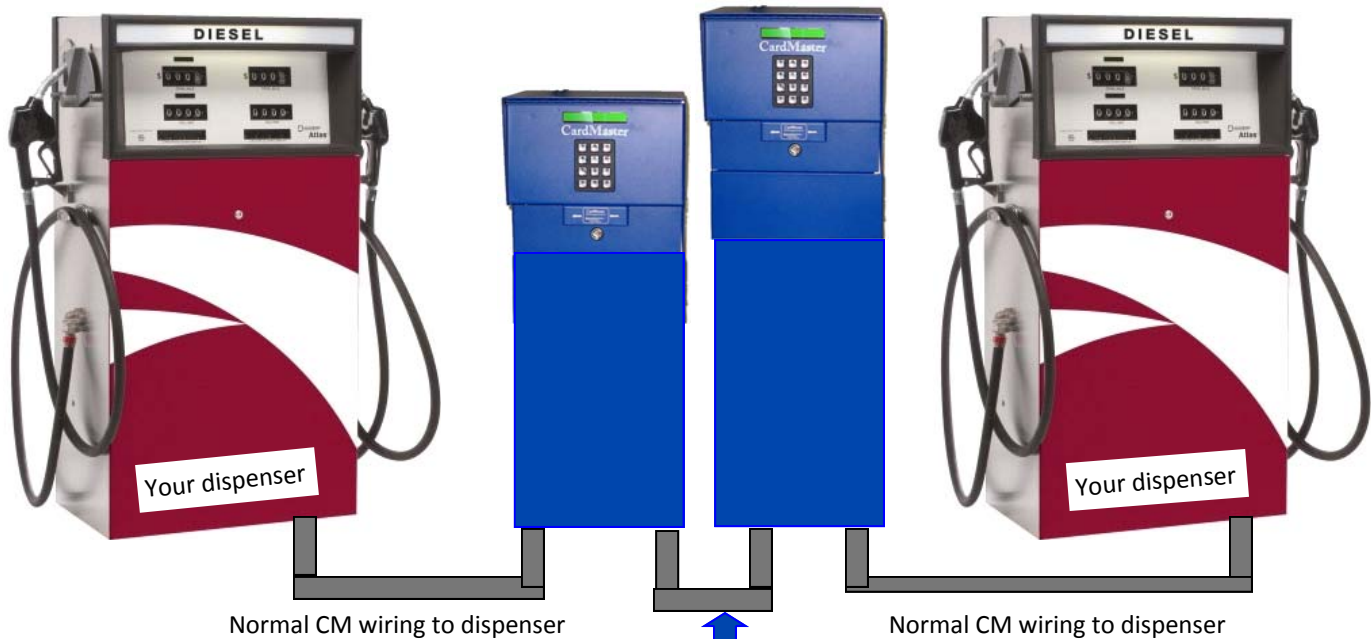

CardMaster with CM-VIC internet/cellular modem, and with CM-MLS-K2 Splitter. Splitter can serve 2, 3, or 4 two hose CardMasters.

Serial communications wiring from CM with internet/cellular modem and splitter to 2nd, 3rd, or 4th CardMaster.

CardMaster's Internet/Cellular option can be easily retrofitted in the field to existing CardMasters. The retro fit unit is the size of the small box shown above in the right hand unit. It installs between the CardMaster and it's pedestal, with minimal wiring.